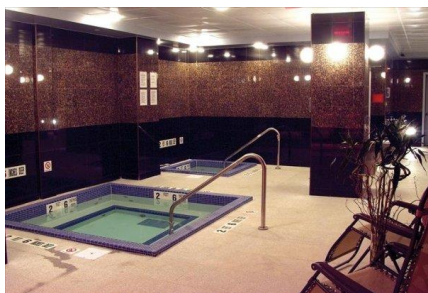

All packages include:

Wet Lounge access, Robe, Towel, Locker & Key, Wet Lounge Kit, Tax and Therapist Gratuity.

For Staffing Details, Add-Ons and Incentive Options, see Private Rental Terms and Policies